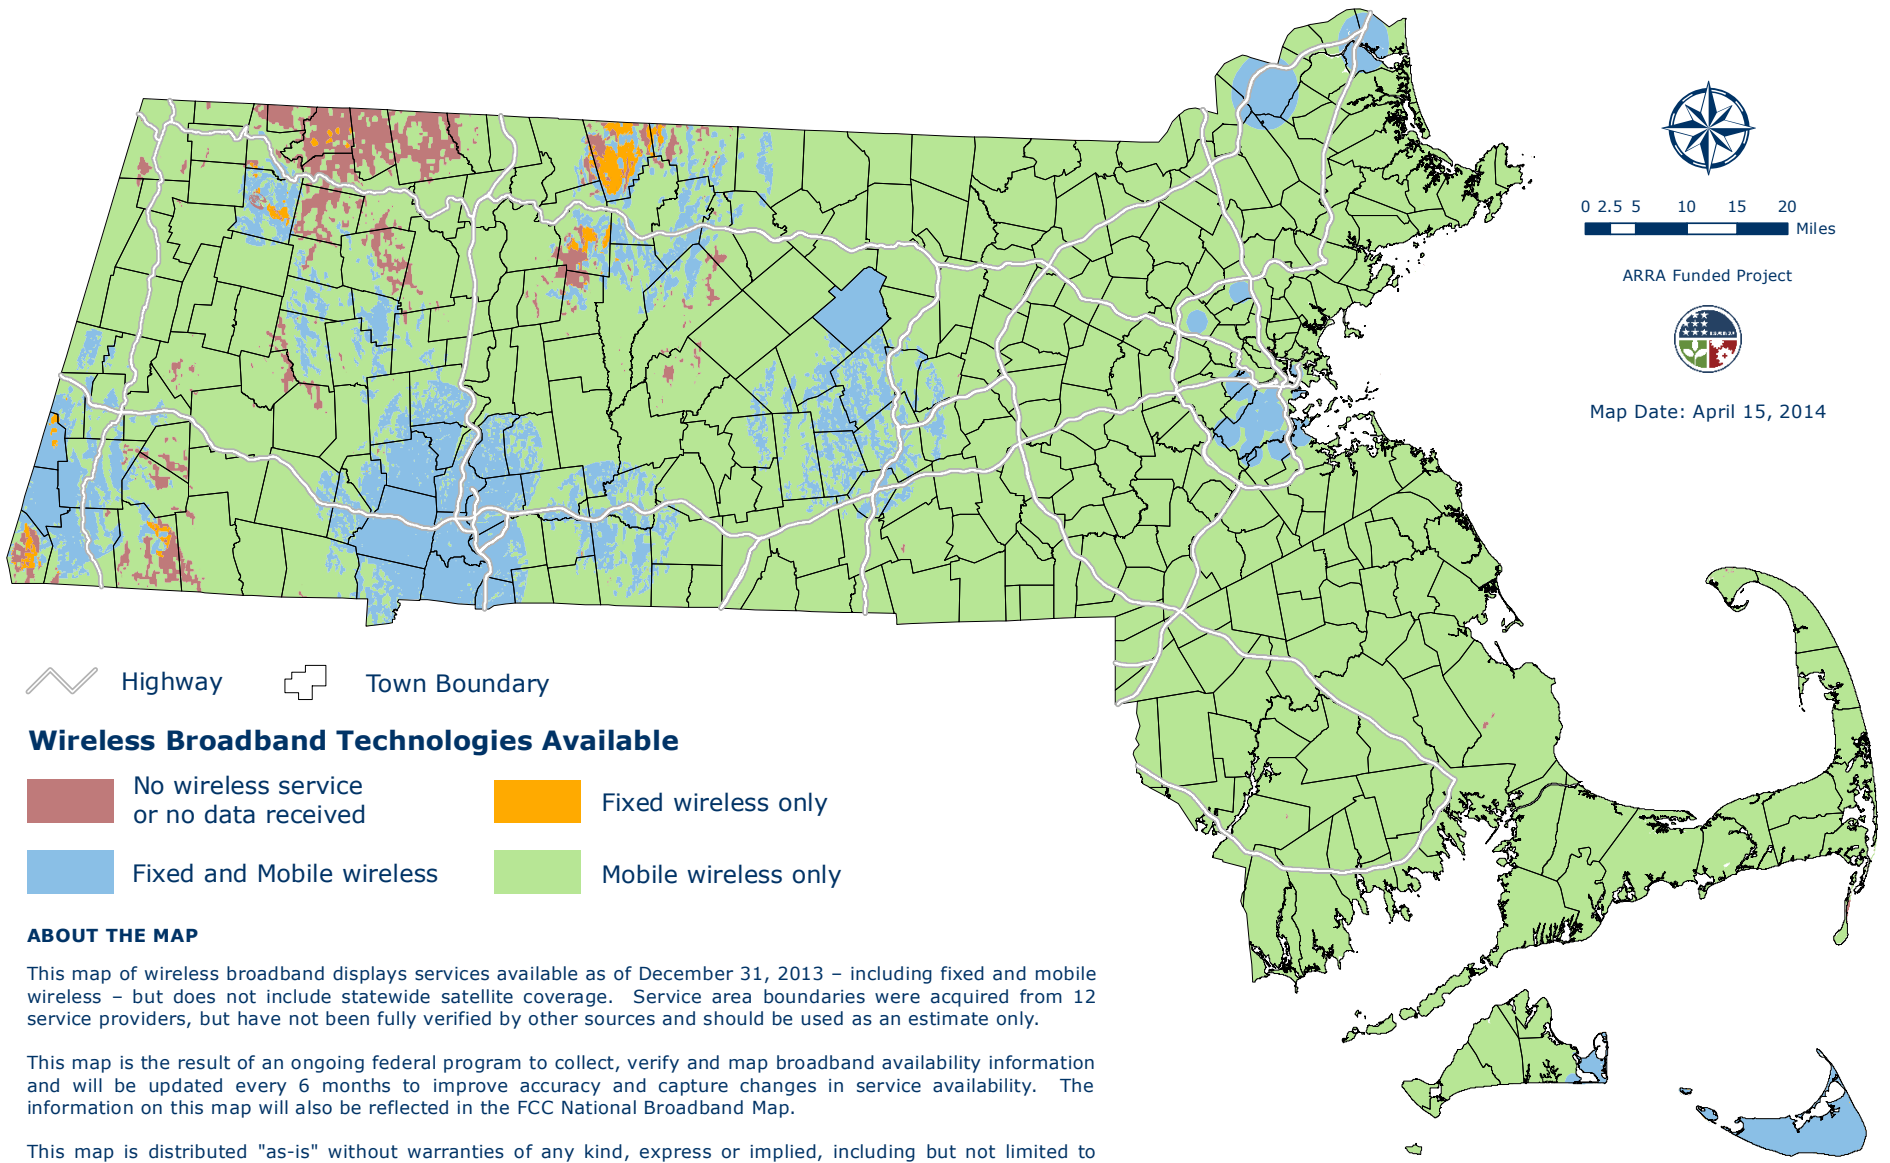

# Wireless Broadband Availability in Massachusetts Services as of December 31, 2013

## Wireless Broadband Technologies Available

- No wireless service or no data received
- Fixed wireless only
- Fixed and Mobile wireless
- Mobile wireless only

### ABOUT THE MAP

This map of wireless broadband displays services available as of December 31, 2013 – including fixed and mobile wireless – but does not include statewide satellite coverage. Service area boundaries were acquired from 12 service providers, but have not been fully verified by other sources and should be used as an estimate only.

This map is the result of an ongoing federal program to collect, verify and map broadband availability information and will be updated every 6 months to improve accuracy and capture changes in service availability. The information on this map will also be reflected in the FCC National Broadband Map.