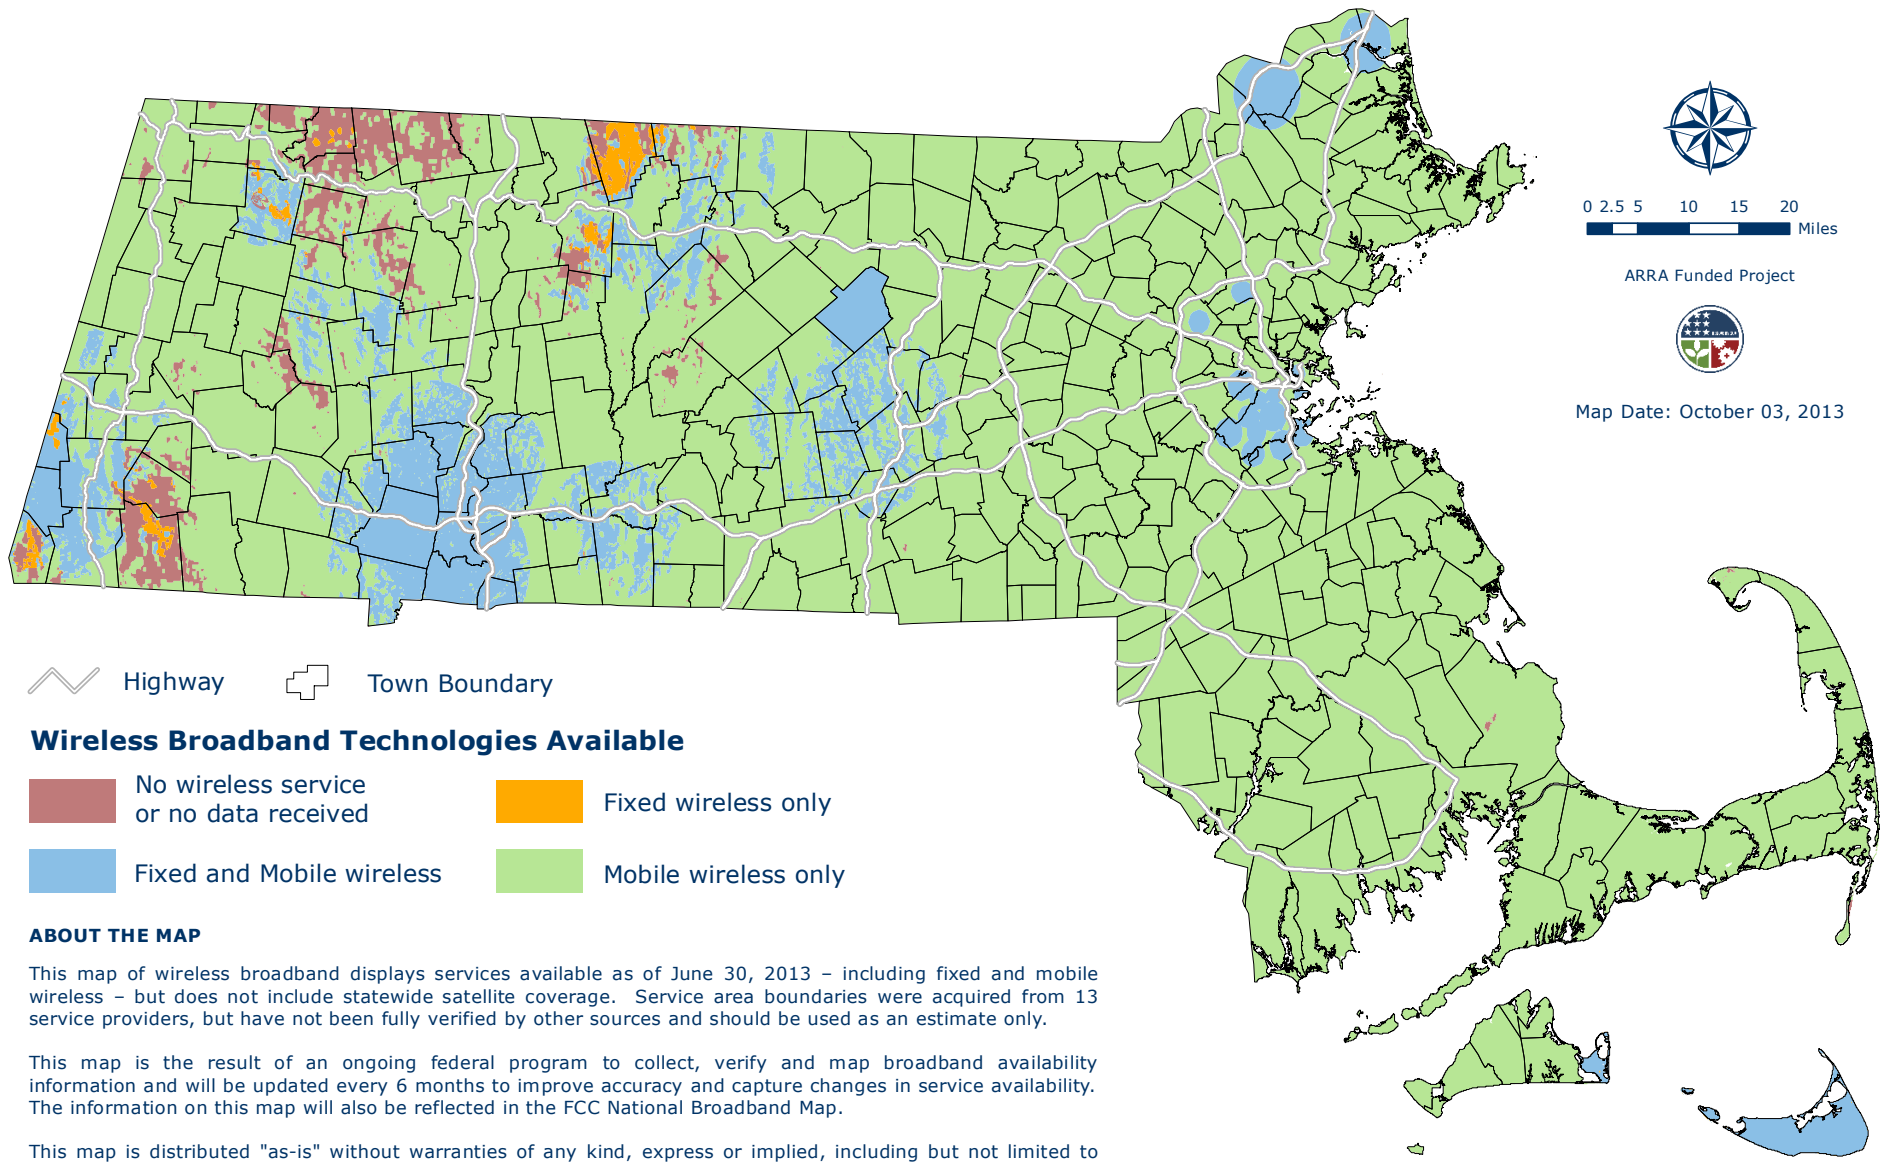

Wireless Broadband Availability in Massachusetts Services as of June 30, 2013

 Highway  Town Boundary

Wireless Broadband Technologies Available

- | | |
|--|--|
|  No wireless service
or no data received |  Fixed wireless only |
|  Fixed and Mobile wireless |  Mobile wireless only |

ABOUT THE MAP

This map of wireless broadband displays services available as of June 30, 2013 – including fixed and mobile wireless – but does not include statewide satellite coverage. Service area boundaries were acquired from 13 service providers, but have not been fully verified by other sources and should be used as an estimate only.

This map is the result of an ongoing federal program to collect, verify and map broadband availability information and will be updated every 6 months to improve accuracy and capture changes in service availability. The information on this map will also be reflected in the FCC National Broadband Map.